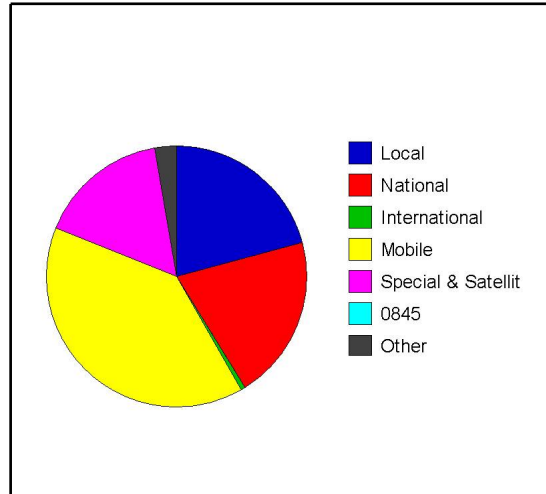

Detailed Call Type Analysis

Winchfield Lodge Limited : WINCHFIE

Analysis for Calls from Fixed Lines

Destination	Calls	Duration	Cost
Local	3,587	149:03:04	£179.16
National	2,628	147:58:35	£177.63
International	19	38:24	£3.66
Mobile	1,170	40:12:12	£339.61
Special & Satellit	477	50:20:41	£141.29
0845	87	51:13	£0.00
Other	41	40:17	£22.96
Total	8,009	389:44:26	£864.31